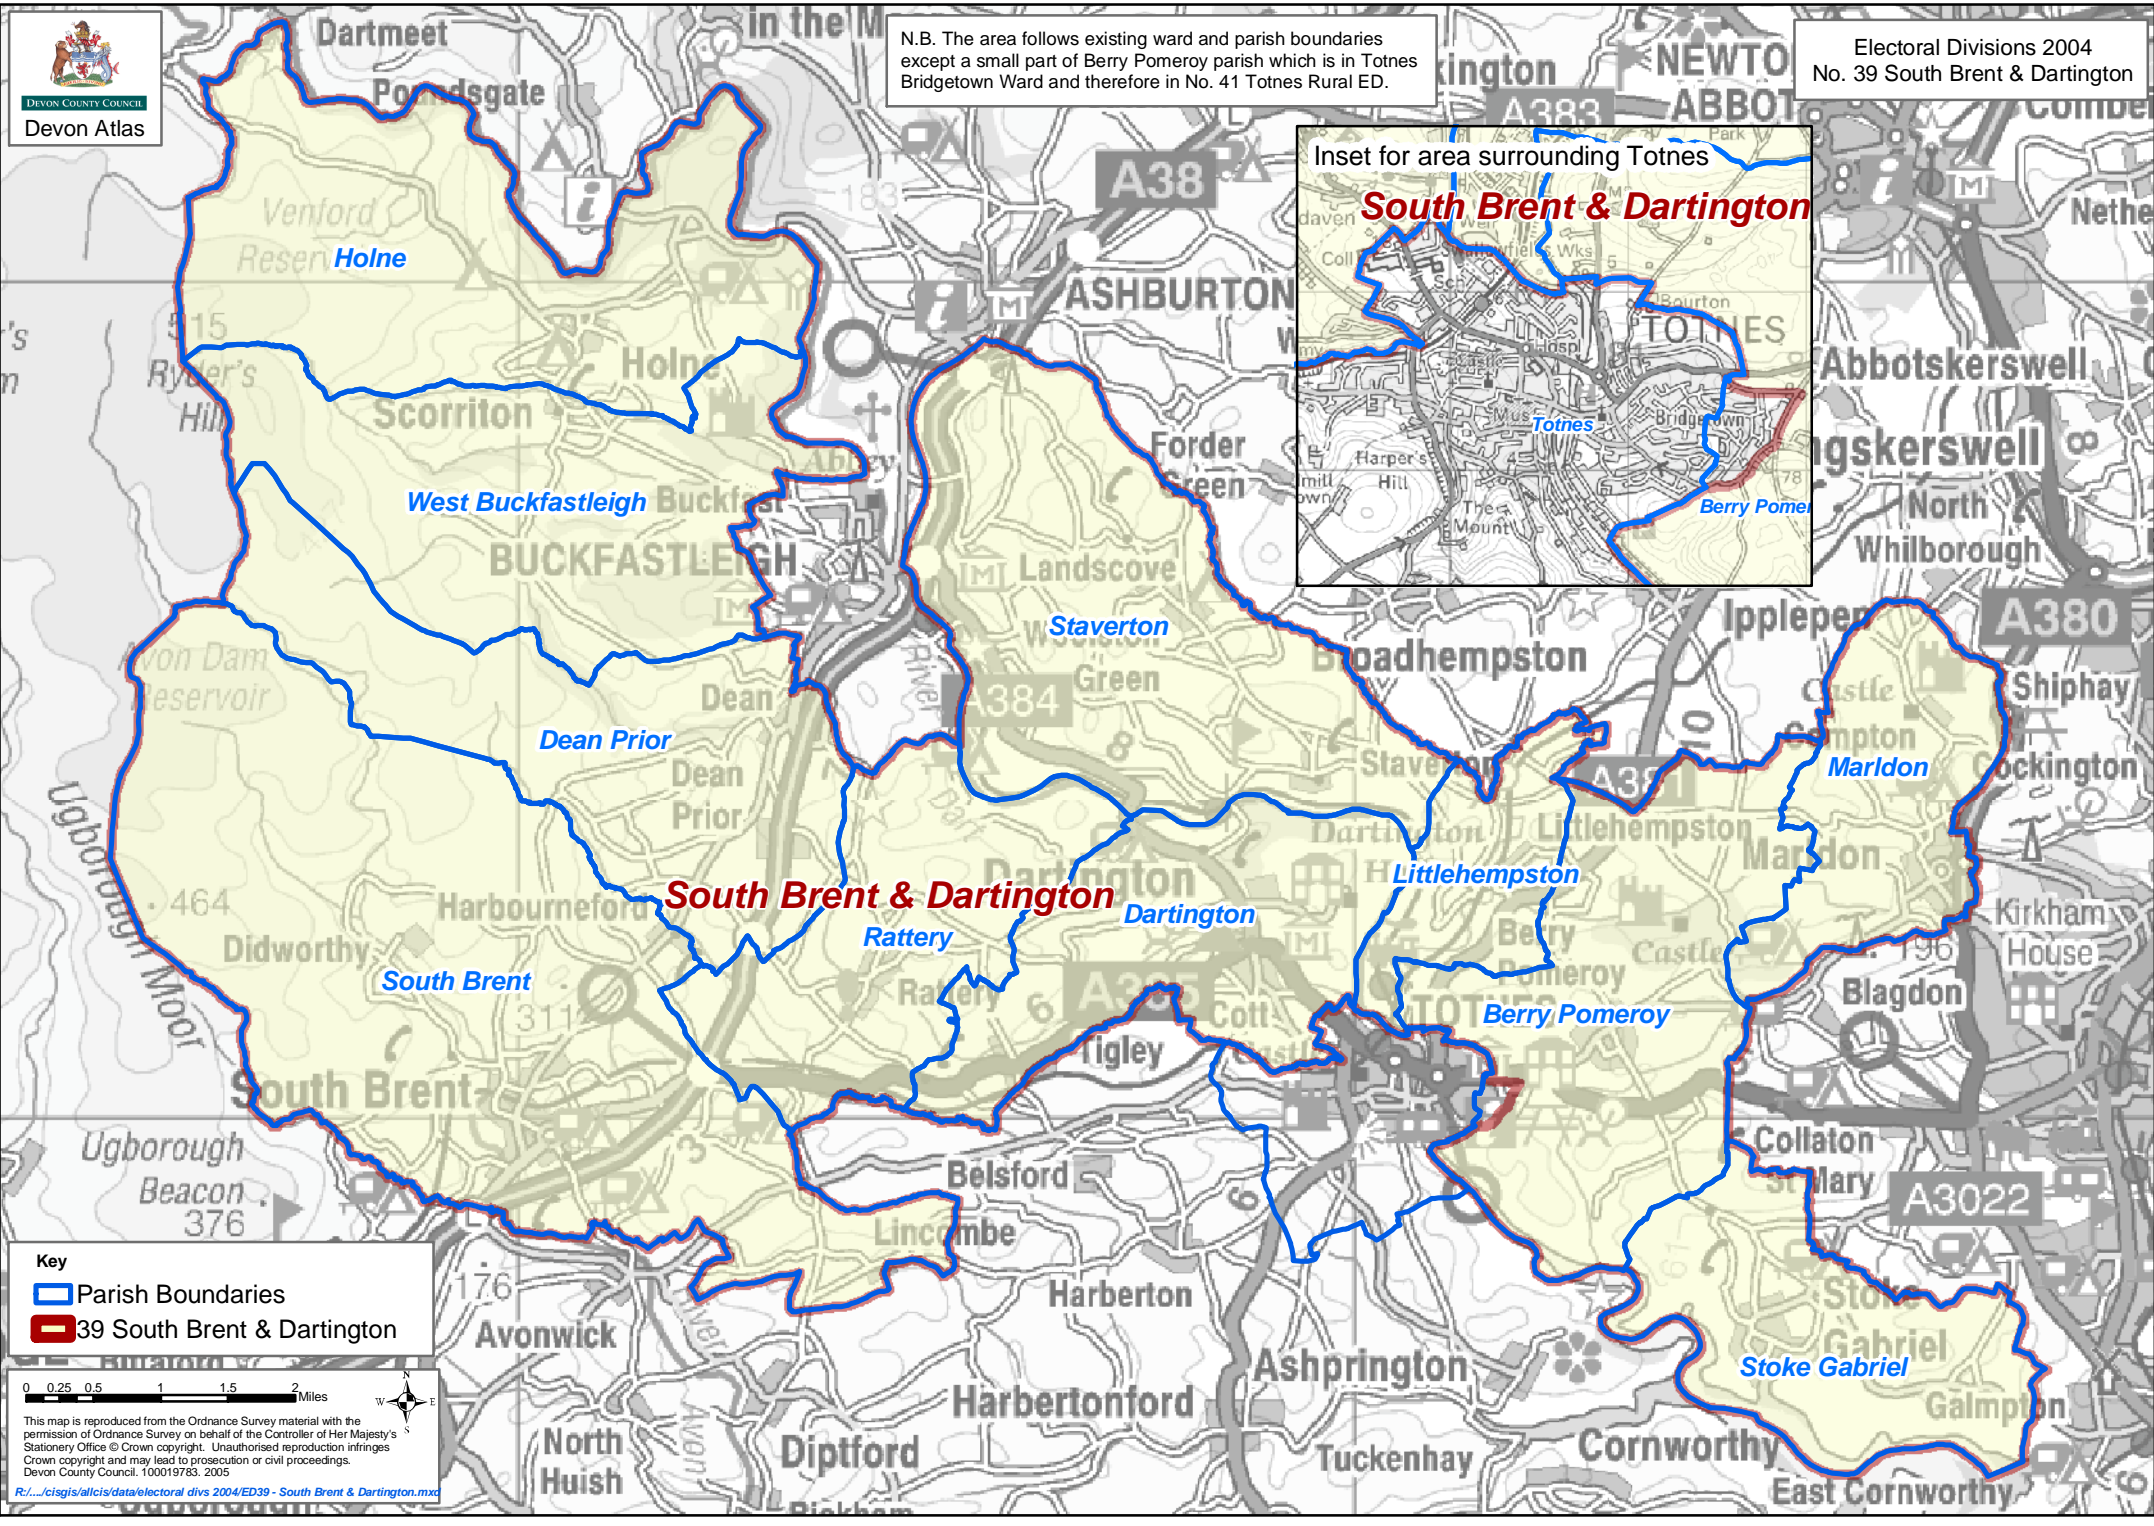

N.B. The area follows existing ward and parish boundaries except a small part of Berry Pomeroy parish which is in Totnes Bridgetown Ward and therefore in No. 41 Totnes Rural ED.

Electoral Divisions 2004
No. 39 South Brent & Dartington

Key

- Parish Boundaries
- 39 South Brent & Dartington